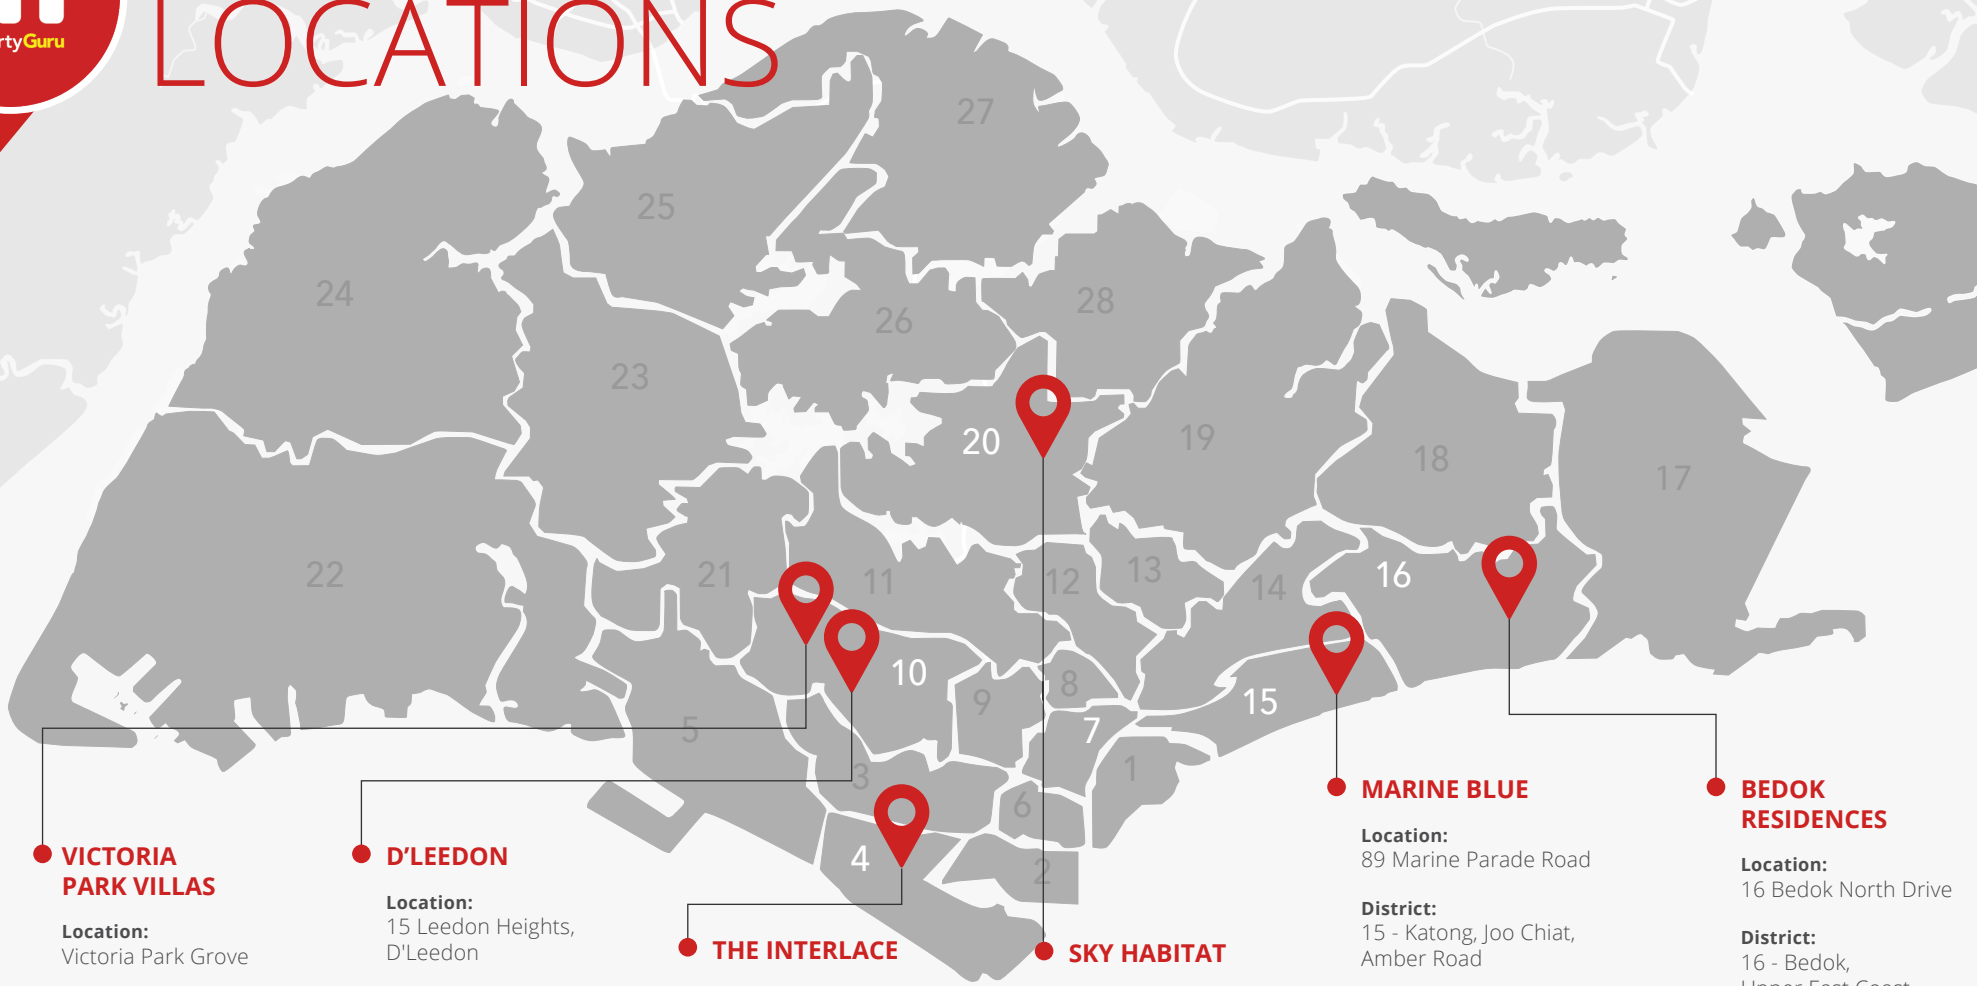

LIVING LARGE LOCATIONS

For more information, learn more at : livinglarge.propertyguru.com.sg

VICTORIA PARK VILLAS

Location:
Victoria Park Grove

District:
10 - Ardmore, Bukit Timah, Holland Road, Tanglin

TOP:
31 December 2018

THE INTERLACE

Location:
180 Depot Road

District:
04 - Telok Blangah, Harbourfront

TOP:
October 2013

Tenure:
99 years from 11 February 2009

Starting Price:
from \$3.6M

SKY HABITAT

Location:
9 573909, Bishan Street 15

District:
20 - Bishan, Ang Mo Kio

TOP:
2016

Tenure:
99 years

Starting Price:
from \$1.3M

MARINE BLUE

Location:
89 Marine Parade Road

District:
15 - Katong, Joo Chiat, Amber Road

TOP:
October 2017

Tenure:
Freehold

Starting Price:
from \$1.3M

BEDOK RESIDENCES

Location:
16 Bedok North Drive

District:
16 - Bedok, Upper East Coast, Eastwood, Kew Drive

TOP:
September 2017

Tenure:
99 years

Starting Price:
from \$3.2M